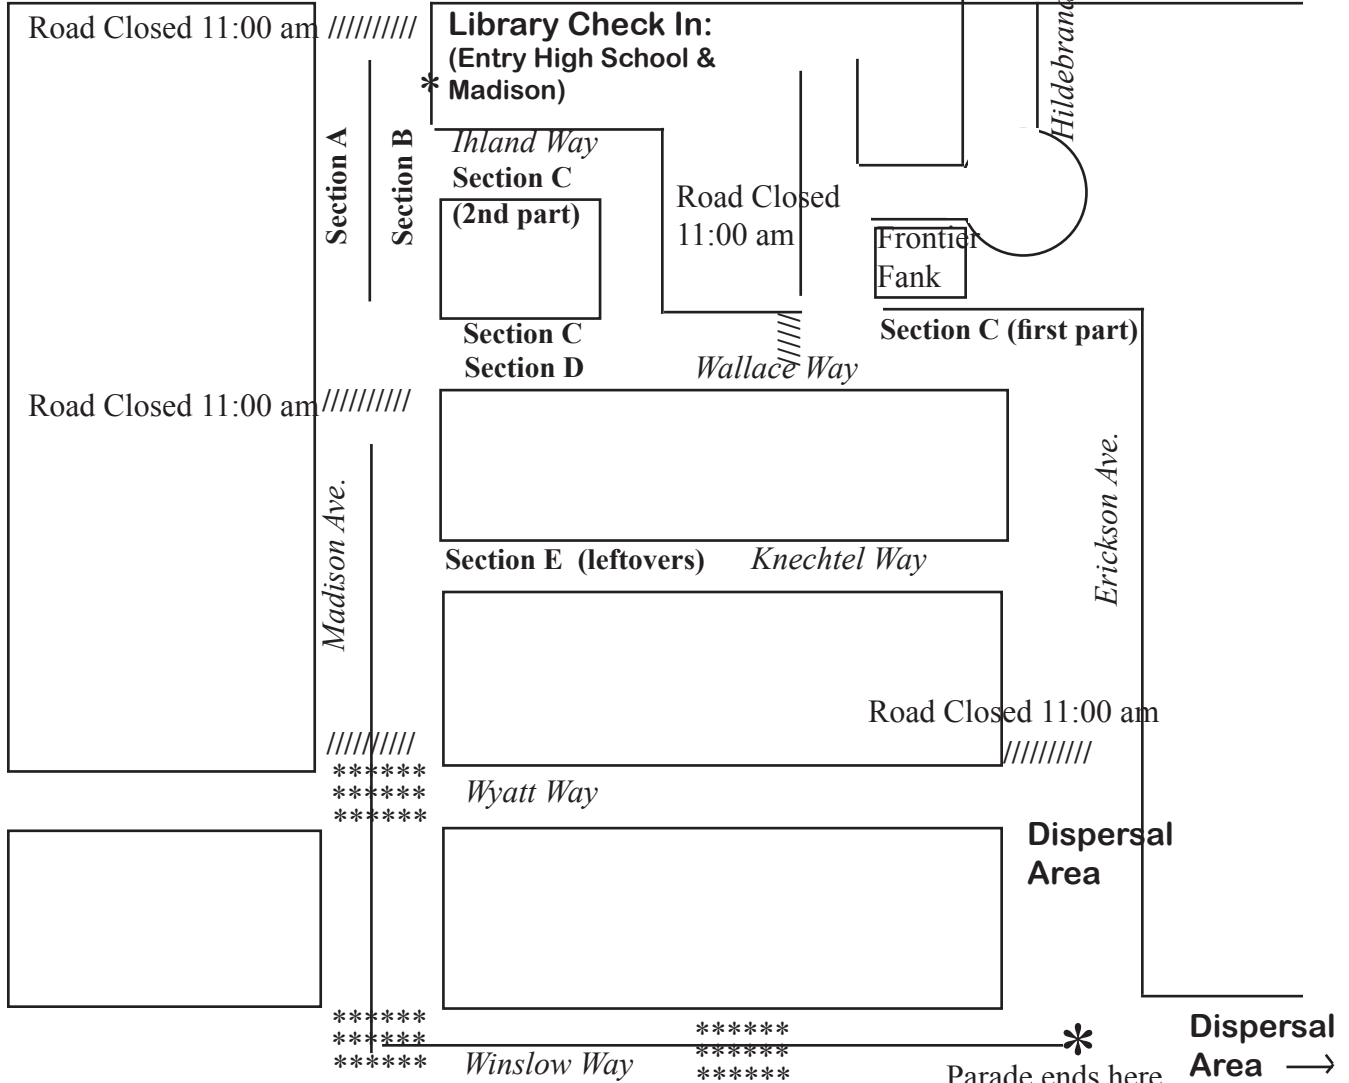

Bainbridge Island 4th of July Parade Route 2010

Bainbridge Island
Chamber
of Commerce

Fire Dept.

Round-about

High School Rd.

Map Key

Closed Road //////////////

Performance Areas *****

NOTE: Each entry will be allowed **one** 60 second performance in **each** designated area.

<American Marine Bank.>

Car Show

Bjune Dr.

This year's sponsor