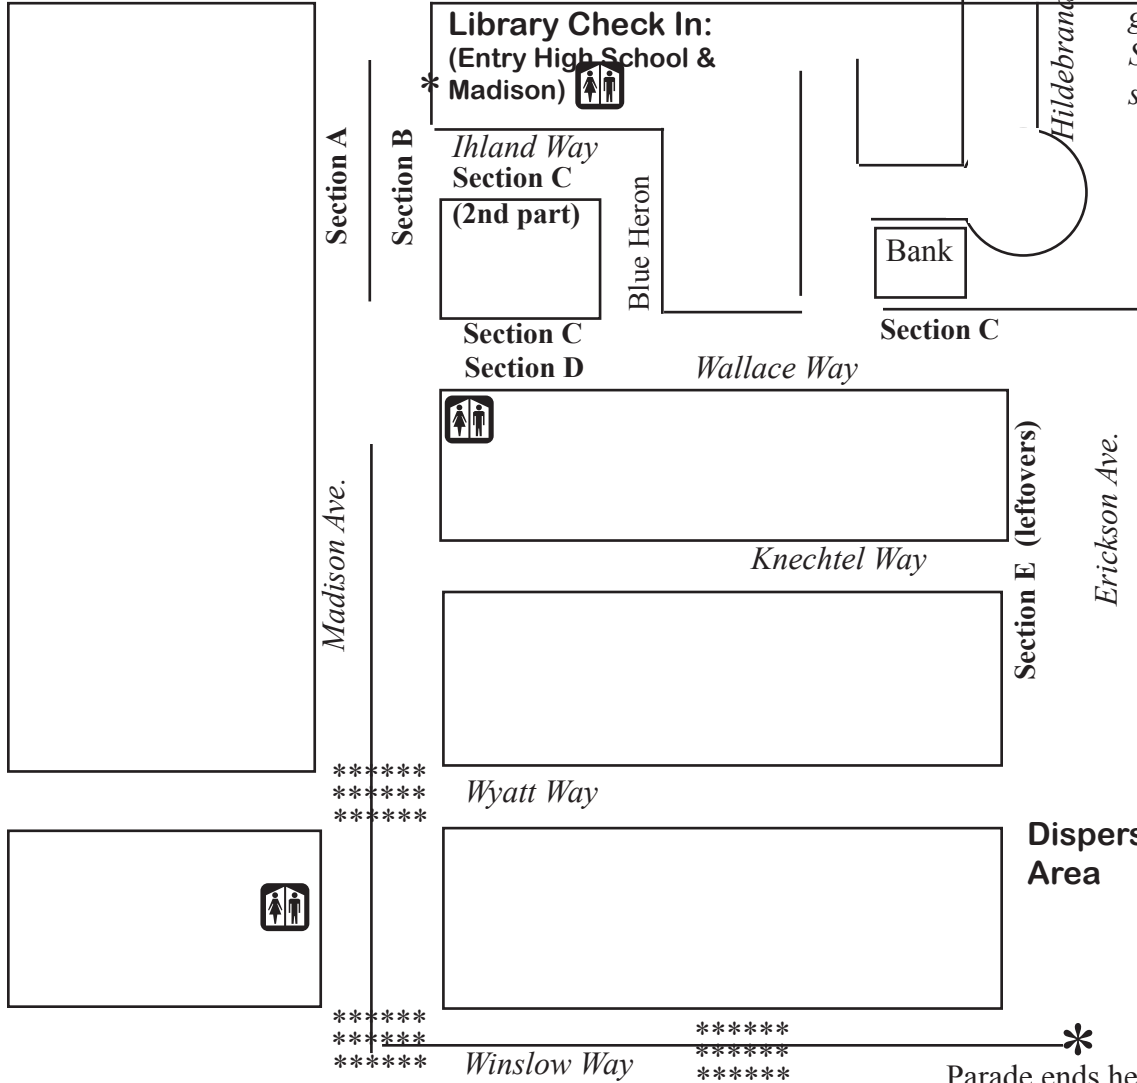

Bainbridge Island 4th of July Parade Route 2014

Fire Dept.

Round-about

High School Rd.

Vehicles staging at A & B

go west on High School Rd to staging area

Vehicles staging at C,D,E go North on Erickson from Winslow Way to staging area

HWY 305 →

Dispersal Area →

Map Key

Closed Road // // // // //

Performance Areas * * * * *

NOTE: Each entry will be allowed **one** 60 second performance in a designated area.

Madison Ave.

This year's sponsors: